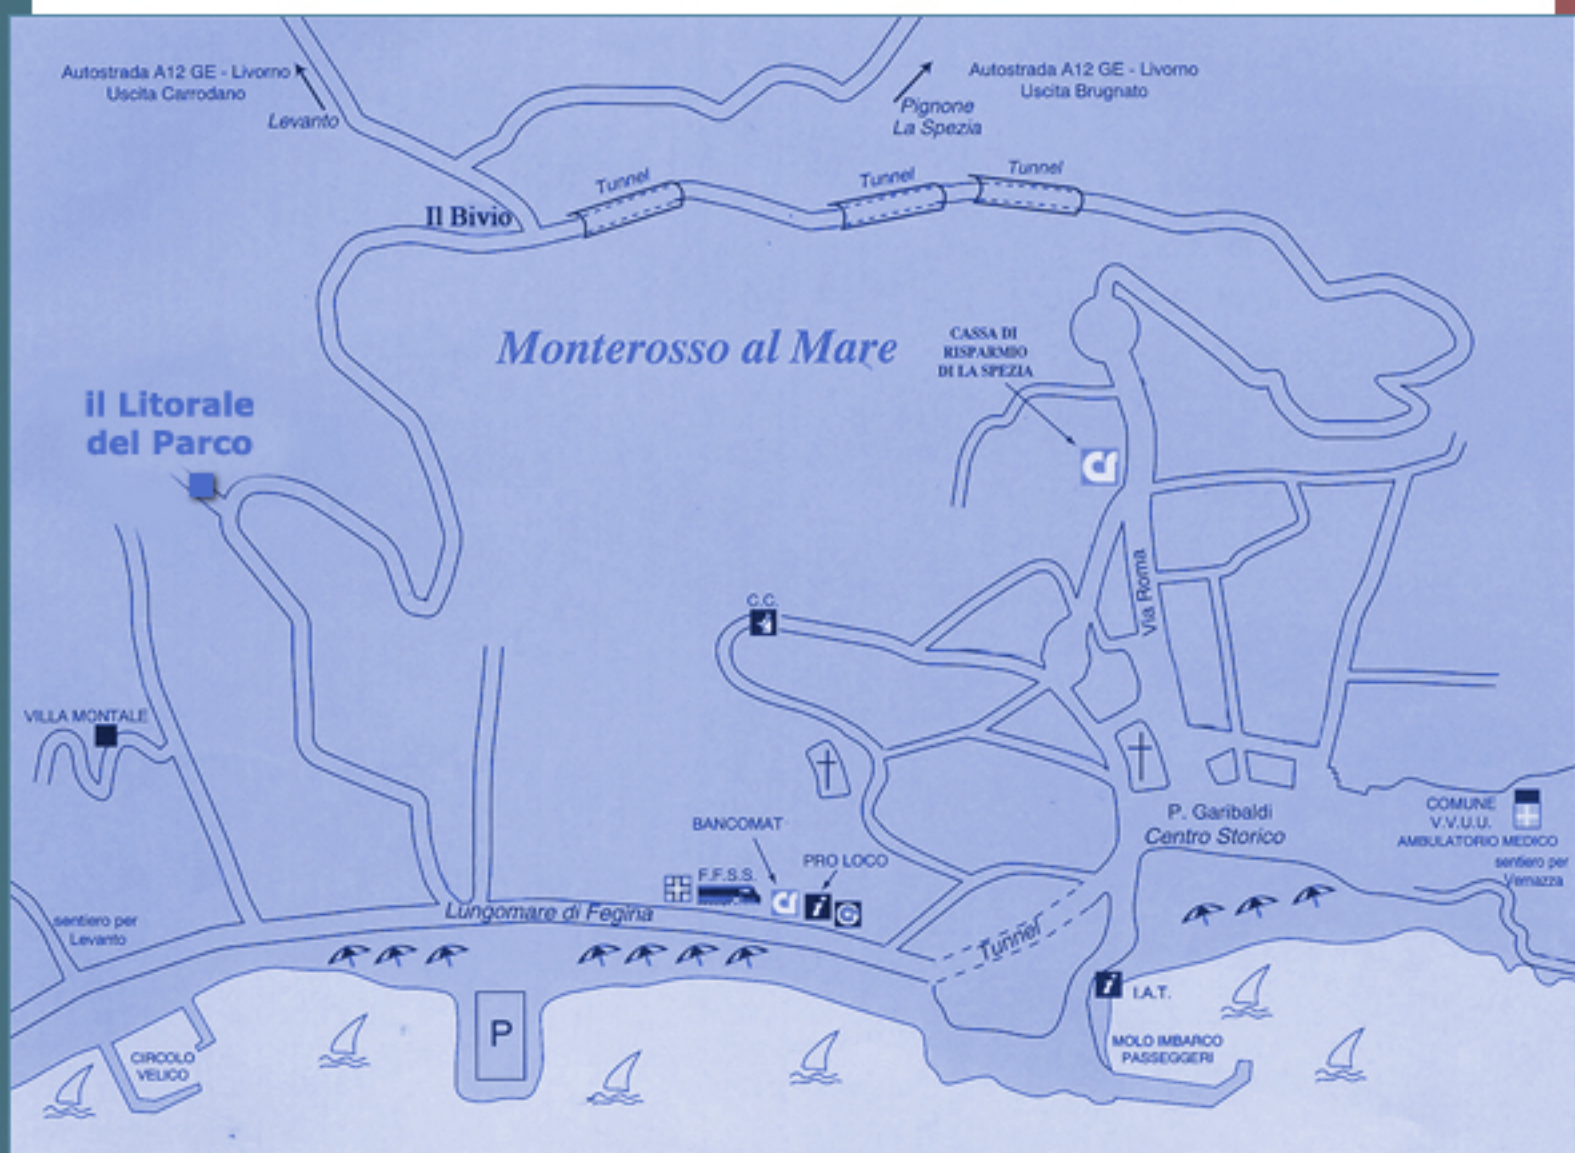

il Litorale del Parco del Parco

BY CAR

Take the Carrodano - Levanto motorway exit (A12 Genova - Livorno). Follow the indications, first for Levanto and then for Monterosso.

After Levanto the road will lead you to a hill. Then continue for Monterosso - Fegina. After about 5 KM you can notice a small road and the indications for "il Litorale del Parco". Take this road following the indications; after a few moments you'll immediately have the pleasure to enjoy the comfort of your room.

BY TRAIN

Once out of the Railway Station a Taxi will take you to "il Litorale del Parco".

Loc. Mesco 4, 19016 Monterosso al Mare - Cinque Terre, Italy

Cel. +39 3287243977 - Tel. +39 0187 818021 - Fax +39 0187 818021